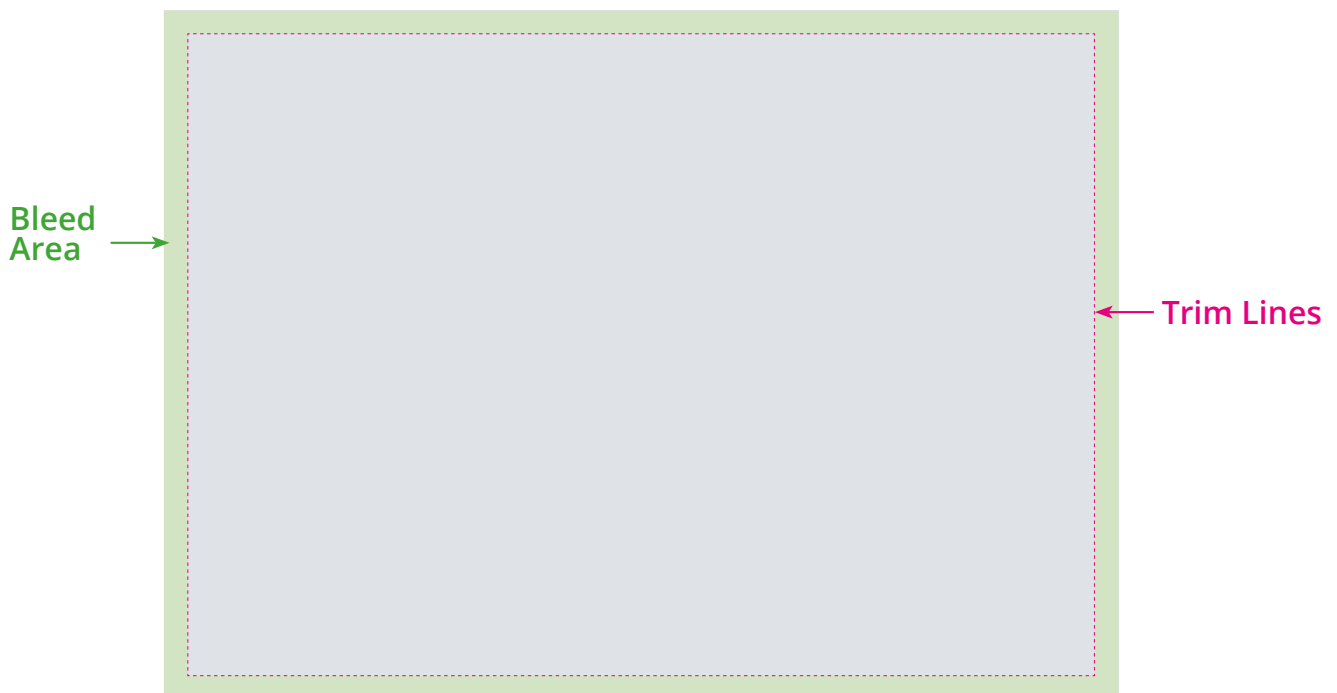

BLEED GUIDE

Bleed is required if your image prints to the edge of the page. Bleed is where extra image is visible 'beyond' each trimmed edge. If no bleed is added, it is impossible to trim exactly on the page edge.

This means there could be a white edge visible on each edge of your printed material.

The graphic below illustrates bleed and trim:

How much Bleed?

3mm bleed needs adding to all edges.

eg. A4 sheet with bleed = 216mm x 303mm (supplied to us)

Once printed & trimmed, the delivered size will be 210mm x 297mm

SAFE ZONE GUIDE

- Safe zone is the area WITHIN the trim.
- Its best to leave 5mm from each trimmed edge.
- No text or information should be placed in this area.
- Anything within this area is at risk of being cut off when trimmed.

The image below illustrates bleed, trim and safe zone

BLEED, TRIM & SAFE ZONE COMMON MISTAKES

The image below illustrates no bleed:

BLEED, TRIM & SAFE ZONE COMMON MISTAKES

The image below illustrates text inside the bleed area and outside the safe zone