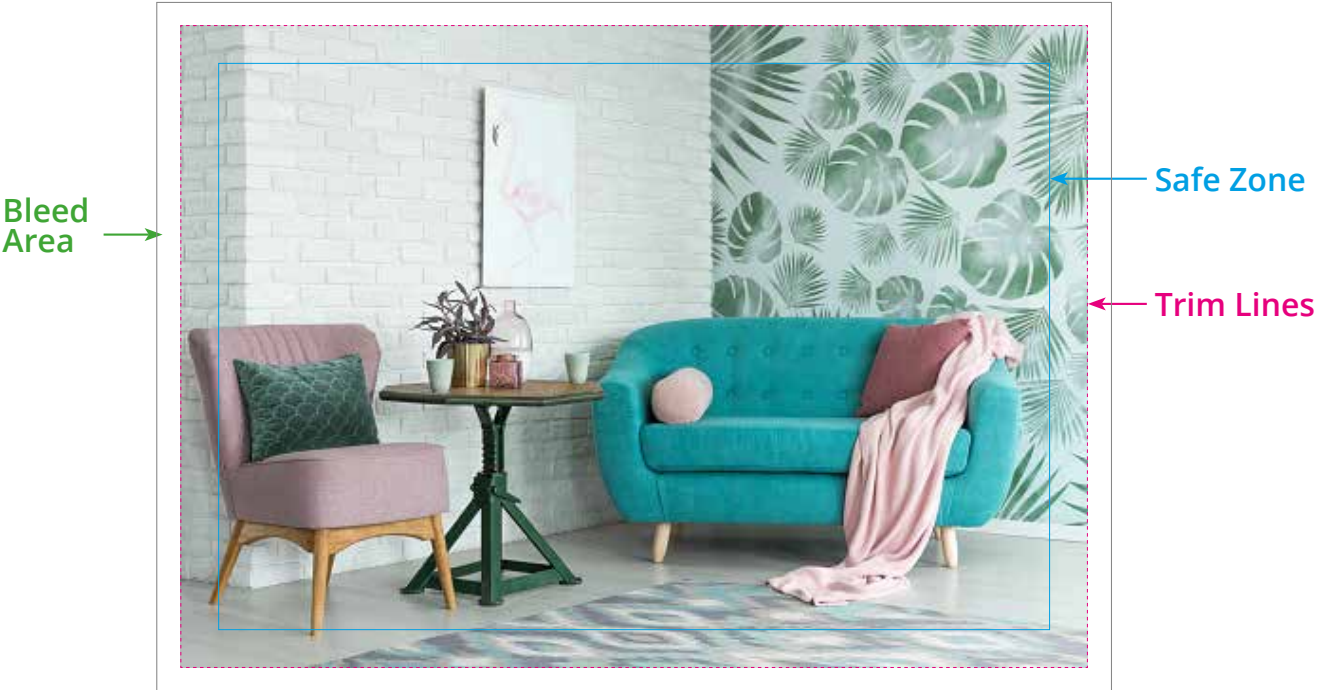

Once printed & trimmed, the delivered size will be 210mm x 297mm

SAFE ZONE GUIDE

- Safe zone is the area WITHIN the trim.
- Its best to leave 5mm from each trimmed edge.
- No text or information should be placed in this area.
- Anything within this area is at risk of being cut off when trimmed.

The image below illustrates bleed, trim and safe zone

BLEED, TRIM & SAFE ZONE COMMON MISTAKES

The image below illustrates no bleed:

BLEED, TRIM & SAFE ZONE COMMON MISTAKES

The image below illustrates text inside the bleed area and outside the safe zone