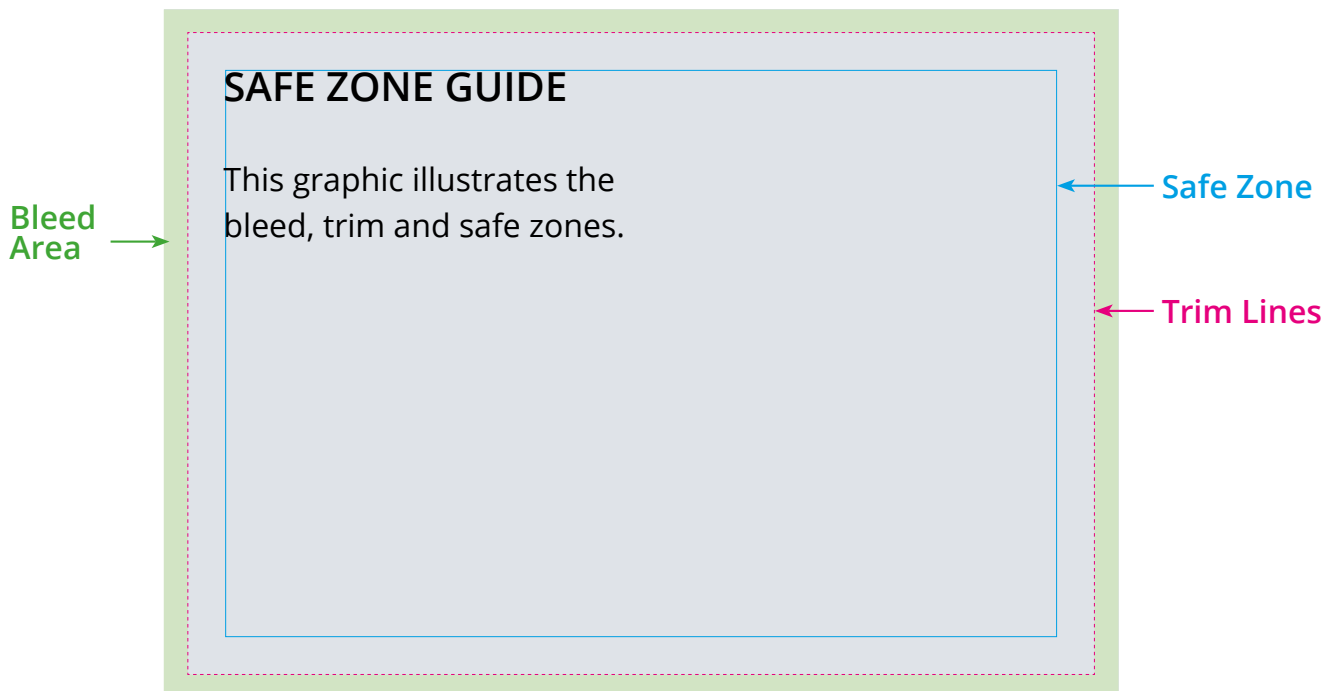

BLEED GUIDE

Bleed is required if your image prints to the edge of the page. Bleed is where extra image is visible 'beyond' each trimmed edge. If no bleed is added, it is impossible to trim exactly on the page edge.

This means there could be a white edge visible on each edge of your printed material.

The graphic below illustrates bleed and trim:

How much Bleed?

3mm bleed needs adding to all edges.

eg. A4 sheet with bleed = 216mm x 303mm (supplied to us)

Once printed & trimmed, the delivered size will be 210mm x 297mm

SAFE ZONE GUIDE

- Safe zone is the area WITHIN the trim.
- Its best to leave 5mm from each trimmed edge.
- No text or information should be placed in this area.
- Anything within this area is at risk of being cut off when trimmed.

The image below illustrates bleed, trim and safe zone

BLEED, TRIM & SAFE ZONE COMMON MISTAKES

The image below illustrates no bleed:

BLEED, TRIM & SAFE ZONE COMMON MISTAKES

The image below illustrates text inside the bleed area and outside the safe zone